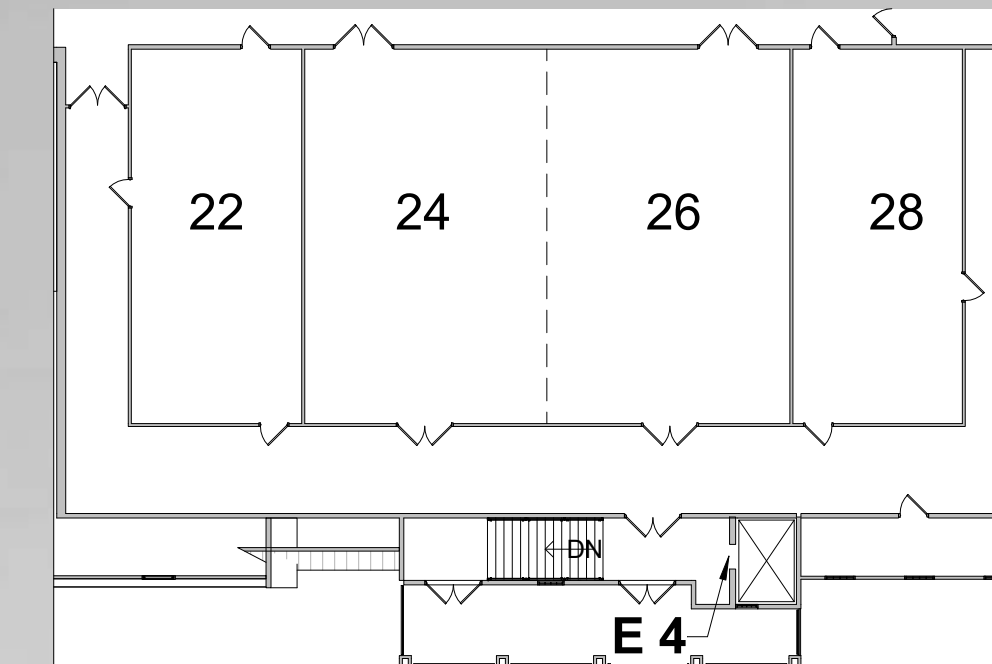

CROWNE PLAZA[®]
 AN IHG[®] HOTEL
 ALBANY - THE DESMOND HOTEL

- GARDEN SECTIONS
- MEETING SUITES
- E #** ELEVATORS
 ELEVATOR 1 TO FLOORS 1-3
 ELEVATOR 2 TO FLOORS 1-3
 ELEVATOR 3 TO FLOORS 1-4
 ELEVATOR 4 TO THE HIGH STREET CONFERENCE CENTER
- *** ROOMS 00, 01, 02, 03, 04, 05, 06, 07, 08, 09, 10, 13, 14, 22, 58, 59, 61, 62, 63 AND 64 ARE ONLY AVAILABLE ON THE 2ND OR 3RD FLOORS
- ICE** ICE (LOCATED ON EACH FLOOR)

HIGH STREET CONFERENCE CENTER

(LOCATED ABOVE THE KING STREET BALLROOM)
 TAKE ELEVATOR D TO 3RD FLOOR