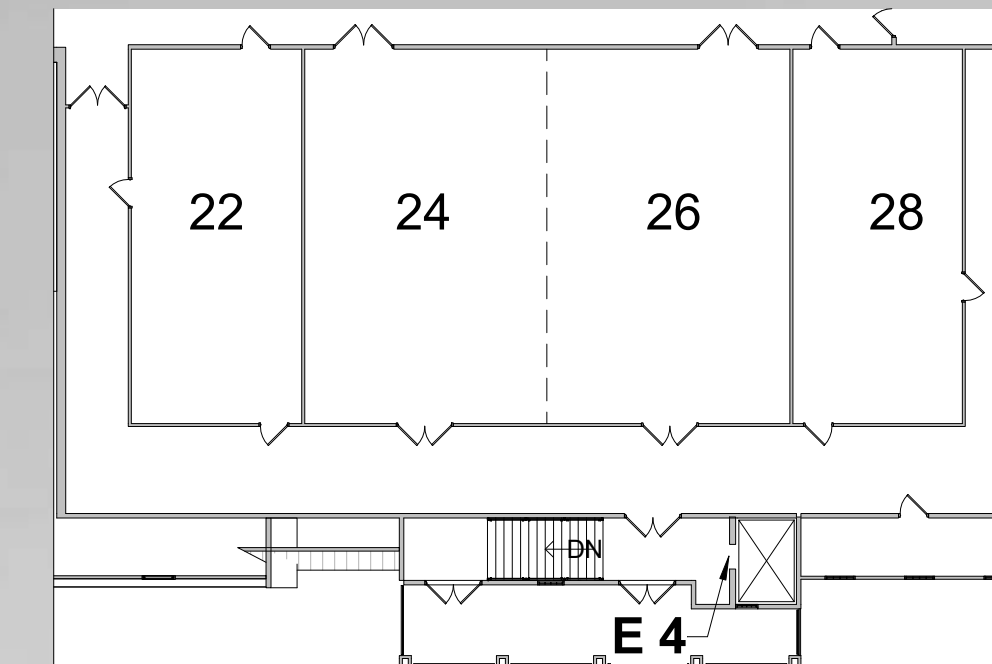

  
**CROWNE PLAZA**<sup>®</sup>  
 AN IHG<sup>®</sup> HOTEL  
 ALBANY - THE DESMOND HOTEL

- GARDEN SECTIONS
- MEETING SUITES
- E #** ELEVATORS  
 ELEVATOR 1 TO FLOORS 1-3  
 ELEVATOR 2 TO FLOORS 1-3  
 ELEVATOR 3 TO FLOORS 1-4  
 ELEVATOR 4 TO THE HIGH STREET CONFERENCE CENTER
- \*** ROOMS 00, 01, 02, 03, 04, 05, 06, 07, 08, 09, 10, 13, 14, 22, 58, 59, 61, 62, 63 AND 64 ARE ONLY AVAILABLE ON THE 2ND OR 3RD FLOORS
- ICE** ICE (LOCATED ON EACH FLOOR)

**HIGH STREET CONFERENCE CENTER**  
(LOCATED ABOVE THE KING STREET BALLROOM)  
 TAKE ELEVATOR D TO 3RD FLOOR