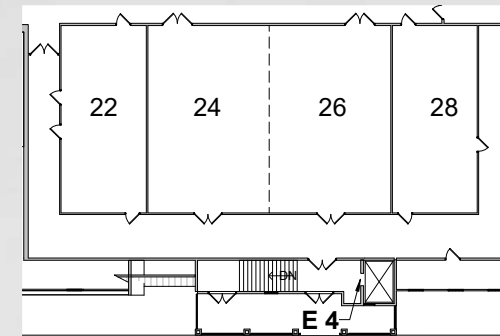

# CROWNE PLAZA<sup>®</sup> AN IHG<sup>®</sup> HOTEL

ALBANY - THE DESMOND HOTEL

☐ GARDEN SECTIONS

■ MEETING SUITES

E # ELEVATORS  
ELEVATOR 1 TO FLOORS 1-3  
ELEVATOR 2 TO FLOORS 1-3  
ELEVATOR 3 TO FLOORS 1-4  
ELEVATOR 4 TO THE HIGH STREET CONFERENCE CENTER

ROOMS 00, 59, 61, 62, 63 AND 64 ARE ONLY AVAILABLE ON THE 2ND OR 3RD FLOORS

ICE ICE (LOCATED ON EACH FLOOR)

## HIGH STREET CONFERENCE CENTER

(LOCATED ABOVE THE KING STREET BALLROOM)  
TAKE ELEVATOR D TO 3RD FLOOR